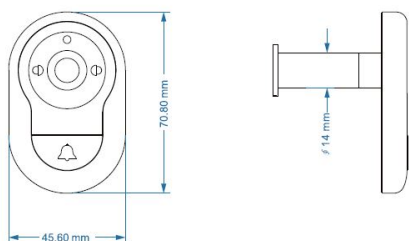

PRODUCT SHEET

Description:

Digital Door Viewer "Snap", ø14 -26mm, White LCD Screen 40-70mm Door Thickness, 3,5 FTF LCD Screen, 0,3" Mega Pixel, CMOS Sensor, Viewe Angle 110DG, W/Video & Picture Recorder, On 2G FTF Card, Door Beel & Infared Camera, No Batteries,, 4xAA Bateries to be used

Item number:

22.04.601-0

Units	Box	Carton	HS Code	Barcode
Pcs.	1	30	8302411000	 5704866106702

SISO A/S

Mileparken 11
DK-2740 Skovlunde
Denmark
VAT: DK 24786013

Phone +45 45 830 900

www.siso.dk
siso@siso.dk

Danske Bank
Nytorv Branch
Copenhagen
SWIFT: DABADKKK

Account no.
4180 3112 112936
IBAN Account
DK7230003112112936