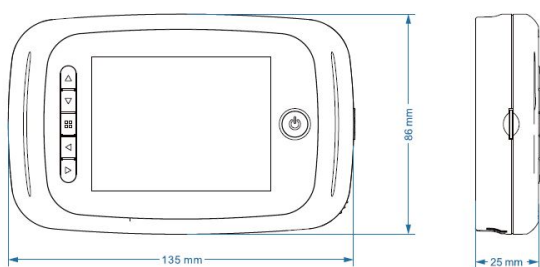

PRODUCT SHEET

Description:

Digital Door Viewer "Snap", ø14 -26mm, White LCD Screen 40-70mm Door Thickness, 3,5 FTF LCD Screen, 0,3" Mega Pixel, CMOS Sensor, Viewe Angle 110DG, W/Video & Picture Recorder, On 2G FTF Card, Door Beel & Infared Camera, No Batteries,, 4xAA Bateries to be used

Item number:

22.04.601-0

Units	Box	Carton	HS Code	Barcode
Pcs.	1	30	8302411000	 5704866106702

SISO A/S

Mileparken 11
DK-2740 Skovlunde
Denmark
VAT: DK 24786013

Phone +45 45 830 900

www.siso.dk
siso@siso.dk

Danske Bank
Nytorv Branch
Copenhagen
SWIFT: DABADKKK

Account no.
4180 3112 112936
IBAN Account
DK7230003112112936